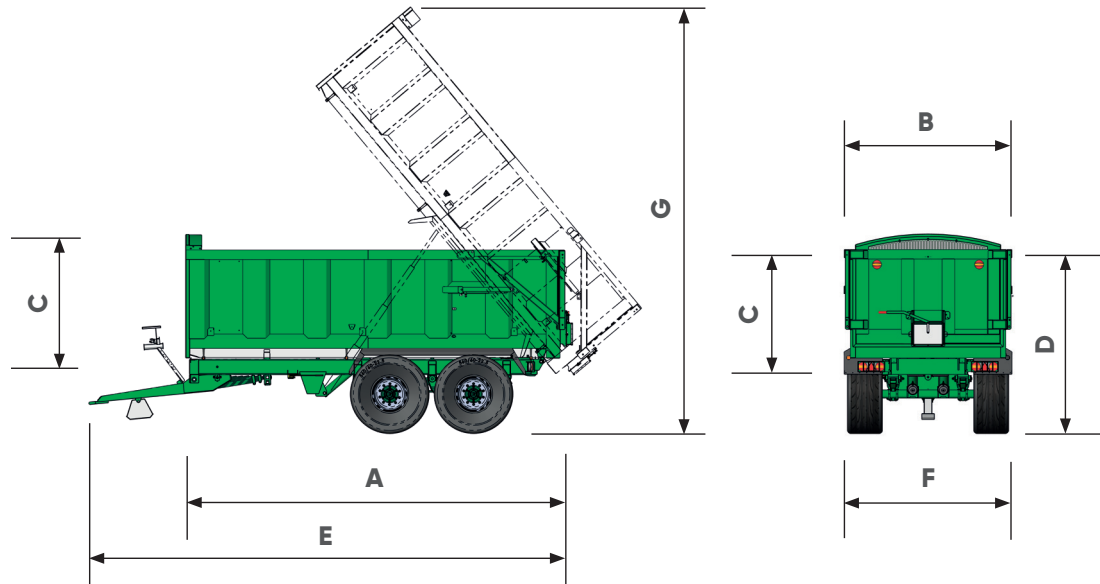

TB 12-15

WHEN YOU NEED AN ALL ROUNDER...

Whether your work is arable, vegetable or silage, TB will haul the lot. Available from 15.8m³ through to 34.2m³, TB could be the only trailer you need.

Robust chassis – all models mounted on either an 8 or 10 mm RHS chassis.

Heavy-gauge sides – plus strengthening channels and heavy-gauge floors with hollow section runners at 300 mm centres.

Long reach chromed tipping cylinders deliver approximately 50° of tip.

Hydraulic rear door – features a lock valve to secure the door tightly, and a safety valve, to prevent the door being opened when the trailer is in the down position.

Long reach 2 way rams – retained in any position to allow controlled discharge of free flowing loads, plus greater clearance for heaped loads.

STANDARD FEATURES

- ▼ Sprung drawbar
- ▼ Hydraulic brakes
- ▼ 2 x com/10 stud axles
- ▼ Heavy-duty EN8 towing eye
- ▼ Parking brakes
- ▼ Hydraulic door
- ▼ Skid & skid carrier
- ▼ Hydraulic hose carrier
- ▼ Rear LED lights
- ▼ Ladder
- ▼ Rear top lights
- ▼ LED beacon
- ▼ Plastic mudguards with flaps
- ▼ Chromed rams
- ▼ Number plate holder
- ▼ Body prop
- ▼ Anti-chip paint on headboard

Model			TB 12	TB 14	TB 15
Dimensions					
Body length	A	mm	5400	6000	6000
Body width	B	mm	2500	2500	2500
Body height	C	mm	1225	1300	1375
Loading height	D	mm	2550	2620	2700
Overall length	E	mm	7060	7670	7670
Overall width	F	mm	2760	2760	2760
Tipped height	G	mm	6500	7000	7100
Body capacity		m ³	15.8	18.7	19.7
Misc.					
Hydraulic oil	L		33.5	33.5	33.5
Number of axles				2	
Axle beam		mm/studs		2xcom/10	
Brake size			406 x120		420x180
Brake option				H/A	
Tyre size				385/65 R22.5	
Bottom chassis			250x100 RHS		250x150 RHS
Top chassis			150x75 RHS		150x100 RHS