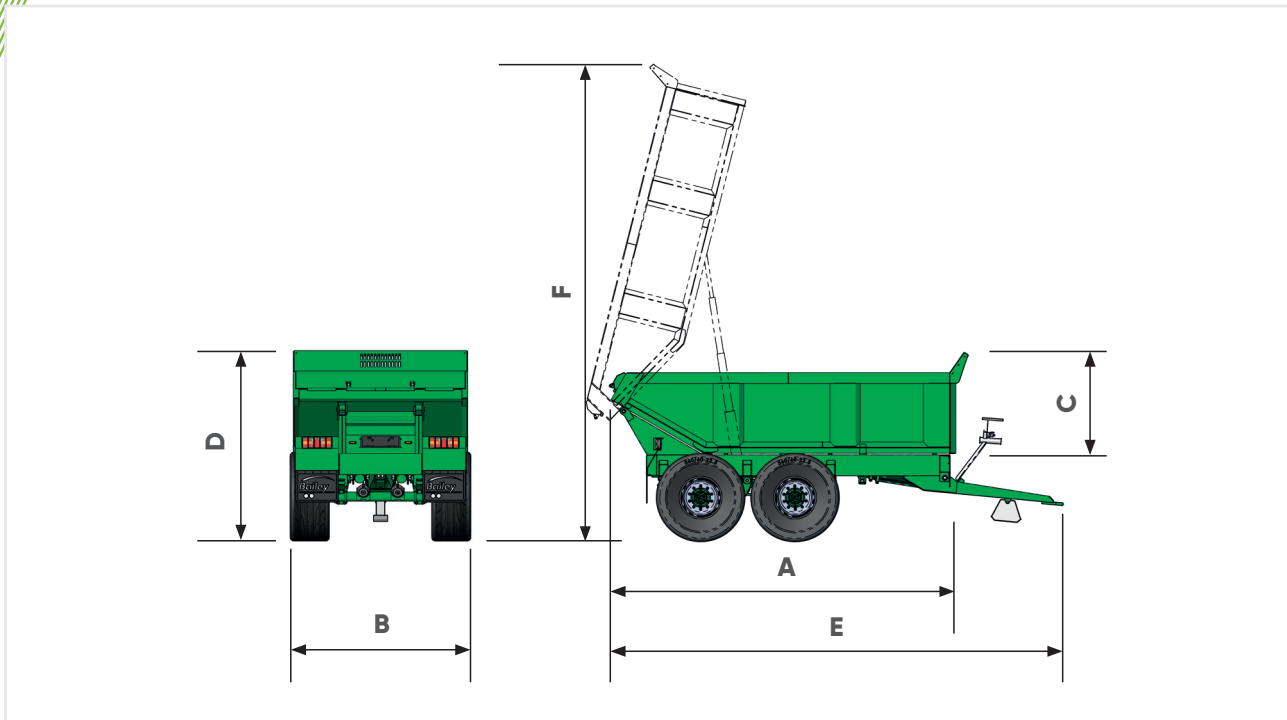

CONTRACT DUMPER

SOLID AS A ROCK...

Designed for hauling aggregates in severe off-road conditions, the quality, reliability and durability of our Contract Dumper is everything you'd expect from a Bailey trailer.

Our Contract Dumper is rock solid. The floor thickness increases per the size of trailer – 6 mm floor (4 tonne), 8 mm floor (6, 8, 10, 12, 14 tonne) and 10mm floor (17, 20 & 22 tonne). The RHS top chassis includes a RHS cross member and 4 mm sides (4 tonne), 6 mm sides (6, 8, 10, 12 & 14 tonne) and 8 mm (17, 20 & 22 tonne) with RHS frame. A deep section box is fitted to withstand stone, concrete, rubble and other hardcore materials.

Model	CD 4 T	CD 8	CD 10	CD 12	CD14	CD 17	CD 20	CD 22		
Dimensions										
Body length	A	mm	3250	3445	3650	4050	4660	4960	5460	5960
Body width	B	mm	2350	2350	2500	2500	2500	2500	2500	2500
Body height	C	mm	500	700	700	800	900	1000	1100	1100
Loading height	D	mm	1510	1760	1850	1950	2.100	2200	2350	2350
Overall length	E	mm	4900	5100	5510	6000	6.100	6420	6950	7450
Tipped height	F	mm	4450	4700	5310	5900	6.000	6400	6830	7330
Body capacity		m³	3.25	4.60	5.30	6.84	8.15	9.98	12.33	13.60
Misc.										
Hydraulic oil	L		12.0	24.6	24.6	33.5	33.5	40.0	48.8	48.8
Number of axles			2		2					
Axle beam	mm/studs		2x70/6	2x70/6	2x90/8	2xcom/10				
Brake size			300x60	300x60	350x90	406x120		420x180		
Brake option			H			H/A				
Tyre size			400/60 x15.5	12.5/80 x15.3	435/50 R19.5	385/65 R22.5			445/65 R22.5	
Bottom chassis			150x100 RHS	200x100 RHS	200x100 RHS	200x150 RHS		250x150 RHS	300x150 RHS	
Top chassis			100x50 RHS	150x75 RHS	150x75 RHS	150x75 RHS	150x75 RHS	150x100 RHS		