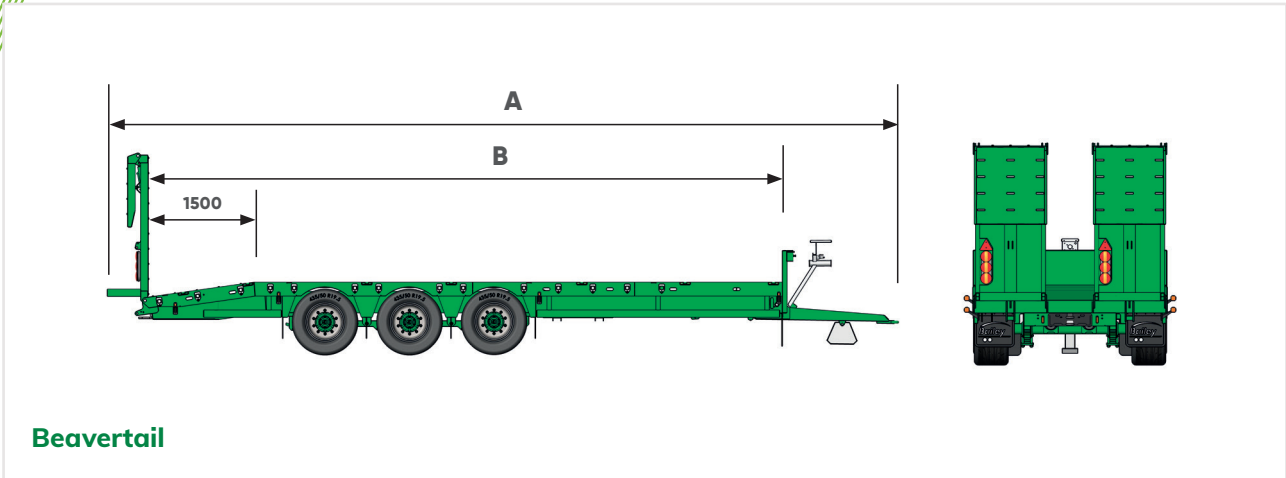

## BEAVERTAIL LOW LOADER

# SAFE AND SECURE...

Beavertail Low Loaders are available in 15 & 20 tonnes and are mounted on a tandem or tri-axle springs.

Features include: hydraulic 900 mm wide loading ramps, 38 mm hardwood planed floor, fully road legal lights, heavy-duty axles and wheels are standard. All models are 2500 mm overall width, and a deck height of 900 mm with addition of outriggers if required.

### STANDARD FEATURES

- Independent hydraulic brakes
- Low 20 B/T air brakes and load sensing
- Parking brakes
- Heavy-duty EN8 towing eye
- Commercial axles
- 215/75x17.5 twins
- 1500 mm Beavertail
- Hydraulic loading ramps
- Hardwood floor
- Skid & skid carrier
- LED lights
- Number plate holder
- Mudguards and flaps
- LED beacon
- Lashing rings in floor
- Strap points
- Toolbox
- Anti-chip paint on headboard
- 900mm Deck height
- Sprung drawbar

# BEAVERTAIL LOW LOADER

**Beavertail**

Model	Length mm	Body length B mm	Body width mm	Number of axles	Axle beam mm/studs	Brake size	Brakes	Tyre size	Chassis
LOW 15 B/T	5500 + 1500 Beavertail	7000	2500	2	2xcom/10	310x190	Hydraulic Brakes	215x75 Twins	300x150 RHS
	6500 + 1500 Beavertail	8000	2500						
	7500 + 1500 Beavertail	9000	2500						
	8500 + 1500 Beavertail	10,000	2500						
LOW 20 B/T	6500 + 1500 Beavertail	8000	2500	3	3xcom/10	310x190	Air Brakes	215x75 Twins	300x150 RHS
	7500 + 1500 Beavertail	9000	2500						
	8500 + 1500 Beavertail	10,000	2500						
	9500 + 1500 Beavertail	11,000	2500						
	10500 + 1500 Beavertail	12,000	2500						
	11500 + 1500 Beavertail	13,000	2500						