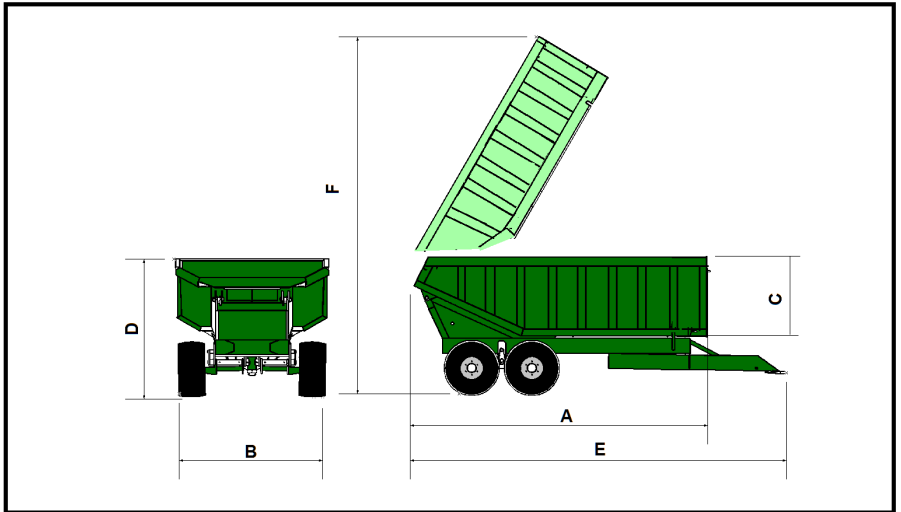

Agri' Dumper Range

Model			DUMP6	DUMP8	DUMP10	DUMP12	DUMP14
Dimensions							
Body Length	A	m	3.51	4.50	5.18	5.79	5.79
		ft	11'6"	14'9"	17'0"	19'0"	19'0"
Body Width	B	m	2.29	2.44	2.44	2.44	2.44
		ft	7'6"	8'0"	8'0"	8'0"	8'0"
Body Height	C	m	1.22	1.22	1.22	1.30	1.52
		ft	4'0"	4'0"	4'0"	4'3"	5'0"
Loading Height	D	m	2.26	2.29	2.59	2.77	3.00
		ft	7'5"	7'6"	8'6"	9'1"	9'10"
Overall Length	E	m	5.08	6.07	6.75	7.36	7.36
		ft	16'8"	19'11"	22'2"	24'2"	24'2"
Tipped Height	F	m	5.62	6.71	7.39	8.00	8.13
		ft	18'5"	22'0"	24'3"	26'3"	26'8"
Capacities							
Capacity		m ³	7.96	11.55	13.59	16.48	19.71
		ft ³	281	408	480	582	696
Hydraulic Oil		lt	15.5	28.6	37.2	40.0	40.0
		Gal	3.41	6.30	8.20	8.79	8.79
Weights							
Unladen Weight		kg	2950	3600	4180	4950	5250
Misc							
Number of Axles			1	2			
Axle Beam Size			80		127 (COM)		
Brake Size			350X90		406X120		
Brake Option			H	H	H/A	H/A	H/A
Tyre Size			340/65 R18		385/65 R22.5		
Bottom Chassis			200 X 100 RHS		250 X 150 RHS		
Top Chassis			150 X 75 RHS		150 X 100 RHS		